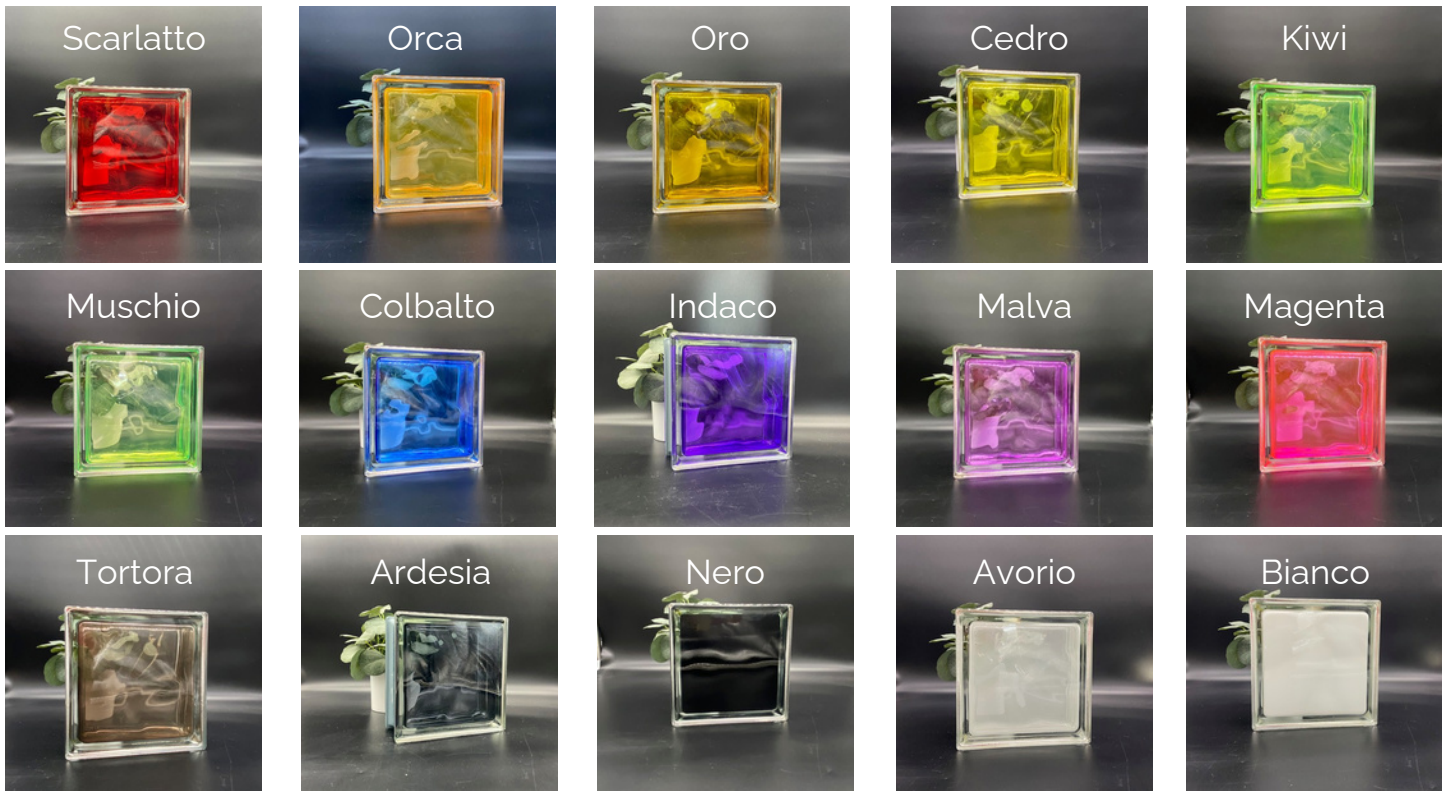

Quality Glass Block
& Window

Color Glass Block Interior Applications

Design Line - New Color Collection

Wave Pattern, Metric Sized 1919/8, Metalized

Design Line - Mendini Collection

Clearview Pattern, Metric Sized 1919/8, Metalized

Design Line - Mendini Collection

(Continued)

Basic Line - Brilly

Wave Pattern, Metric Sized 1919/8, White Edge Coat

Quality Glass Block & Window
1347 N. East St. | Morris, IL 60450
(815) 416-1007
sales@qualityglassblock.com
qualityglassblock.com