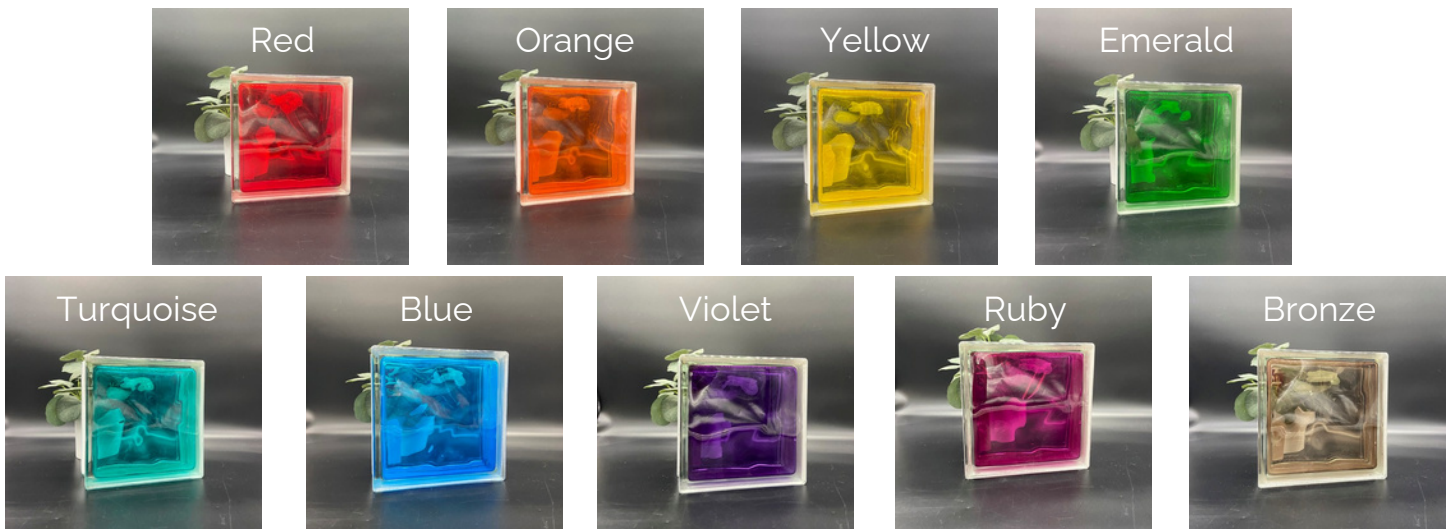

Quality Glass Block
& Window

Color Glass Block Interior Applications

Design Line - New Color Collection

Wave Pattern, Metric Sized 1919/8, Metalized

Design Line - Mendini Collection

Clearview Pattern, Metric Sized 1919/8, Metalized

Design Line - Mendini Collection

(Continued)

Basic Line - Brilly

Wave Pattern, Metric Sized 1919/8, White Edge Coat

Quality Glass Block & Window
1347 N. East St. | Morris, IL 60450
(815) 416-1007
sales@qualityglassblock.com
qualityglassblock.com