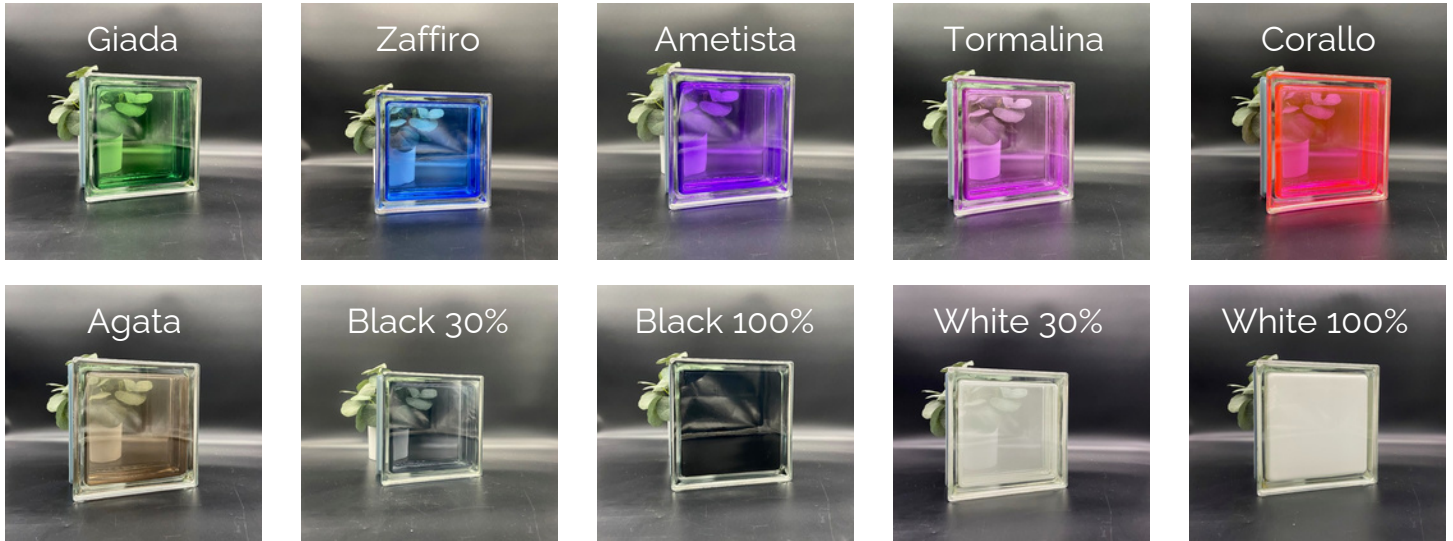

Quality Glass Block
& Window

Color Glass Block Interior Applications

Design Line - New Color Collection

Wave Pattern, Metric Sized 1919/8, Metalized

Design Line - Mendini Collection

Clearview Pattern, Metric Sized 1919/8, Metalized

Design Line - Mendini Collection

(Continued)

Basic Line - Brilly

Wave Pattern, Metric Sized 1919/8, White Edge Coat

Quality Glass Block & Window
1347 N. East St. | Morris, IL 60450
(815) 416-1007
sales@qualityglassblock.com
qualityglassblock.com