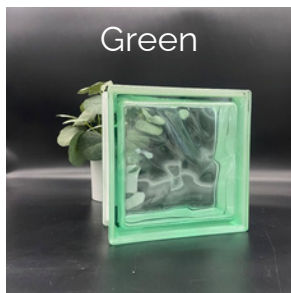

Quality Glass Block
& Window

Color Glass Block Exterior Applications

Basic Line - Soft Shades

UV Resistant, Wave Pattern, Metric Sized 1919/8, White Edge Coat

Design Line - Colored Glass

UV Resistant, Wave Pattern, Metric Sized 1919/8, White Edge Coat

Design Line - Colored Glass

UV Resistant, Wave Pattern, Metric Sized 1919/8, Metalized

Quality Glass Block & Window
1347 N. East St. | Morris, IL 60450
(815) 416-1007
sales@qualityglassblock.com
qualityglassblock.com