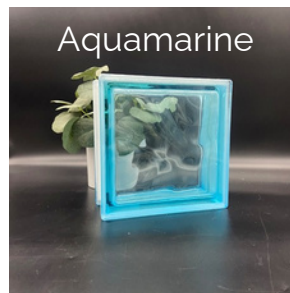

Quality Glass Block
& Window

Color Glass Block Exterior Applications

Basic Line - Soft Shades

UV Resistant, Wave Pattern, Metric Sized 1919/8, White Edge Coat

Design Line - Colored Glass

UV Resistant, Wave Pattern, Metric Sized 1919/8, White Edge Coat