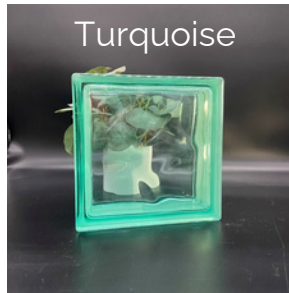

Quality Glass Block
& Window

Color Glass Block Exterior Applications

Basic Line - Soft Shades

UV Resistant, Wave Pattern, Metric Sized 1919/8, White Edge Coat

Design Line - Colored Glass

UV Resistant, Wave Pattern, Metric Sized 1919/8, White Edge Coat