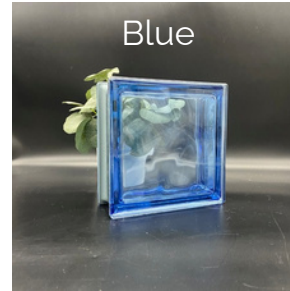

Design Line - Colored Glass

UV Resistant, Wave Pattern, Metric Sized 1919/8, Metalized

Quality Glass Block & Window
1347 N. East St. | Morris, IL 60450
(815) 416-1007
sales@qualityglassblock.com
qualityglassblock.com

Follow us on: