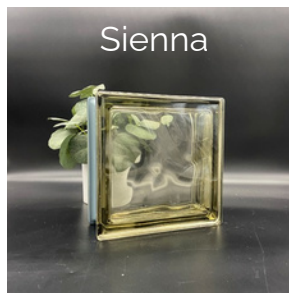

Quality Glass Block
& Window

Color Glass Block Exterior Applications

Basic Line - Soft Shades

UV Resistant, Wave Pattern, Metric Sized 1919/8, White Edge Coat

Design Line - Colored Glass

UV Resistant, Wave Pattern, Metric Sized 1919/8, White Edge Coat

Design Line - Colored Glass

UV Resistant, Wave Pattern, Metric Sized 1919/8, Metalized

Quality Glass Block & Window
1347 N. East St. | Morris, IL 60450
(815) 416-1007
sales@qualityglassblock.com
qualityglassblock.com