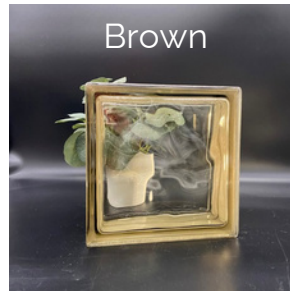

Quality Glass Block
& Window

Color Glass Block Exterior Applications

Basic Line - Soft Shades

UV Resistant, Wave Pattern, Metric Sized 1919/8, White Edge Coat

Design Line - Colored Glass

UV Resistant, Wave Pattern, Metric Sized 1919/8, White Edge Coat