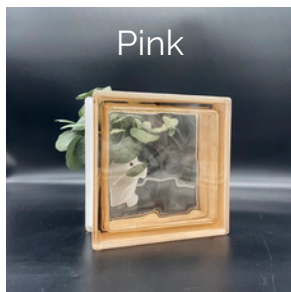

Quality Glass Block
& Window

Color Glass Block Exterior Applications

Basic Line - Soft Shades

UV Resistant, Wave Pattern, Metric Sized 1919/8, White Edge Coat

Design Line - Colored Glass

UV Resistant, Wave Pattern, Metric Sized 1919/8, White Edge Coat