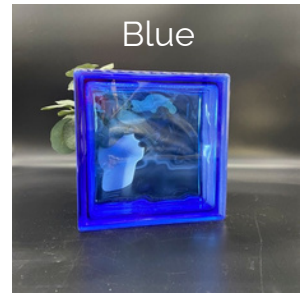

Quality Glass Block
& Window

Color Glass Block Exterior Applications

Basic Line - Soft Shades

UV Resistant, Wave Pattern, Metric Sized 1919/8, White Edge Coat

Design Line - Colored Glass

UV Resistant, Wave Pattern, Metric Sized 1919/8, White Edge Coat