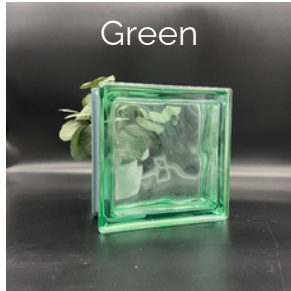

Design Line - Colored Glass

UV Resistant, Wave Pattern, Metric Sized 1919/8, Metalized

Quality Glass Block & Window
1347 N. East St. | Morris, IL 60450
(815) 416-1007
sales@qualityglassblock.com
qualityglassblock.com

Follow us on: