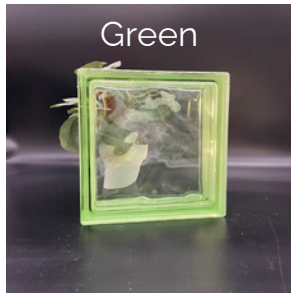

Quality Glass Block
& Window

Color Glass Block Exterior Applications

Basic Line - Soft Shades

UV Resistant, Wave Pattern, Metric Sized 1919/8, White Edge Coat

Design Line - Colored Glass

UV Resistant, Wave Pattern, Metric Sized 1919/8, White Edge Coat