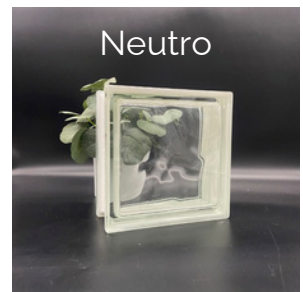

Quality Glass Block
& Window

Color Glass Block Exterior Applications

Basic Line - Soft Shades

UV Resistant, Wave Pattern, Metric Sized 1919/8, White Edge Coat

Design Line - Colored Glass

UV Resistant, Wave Pattern, Metric Sized 1919/8, White Edge Coat